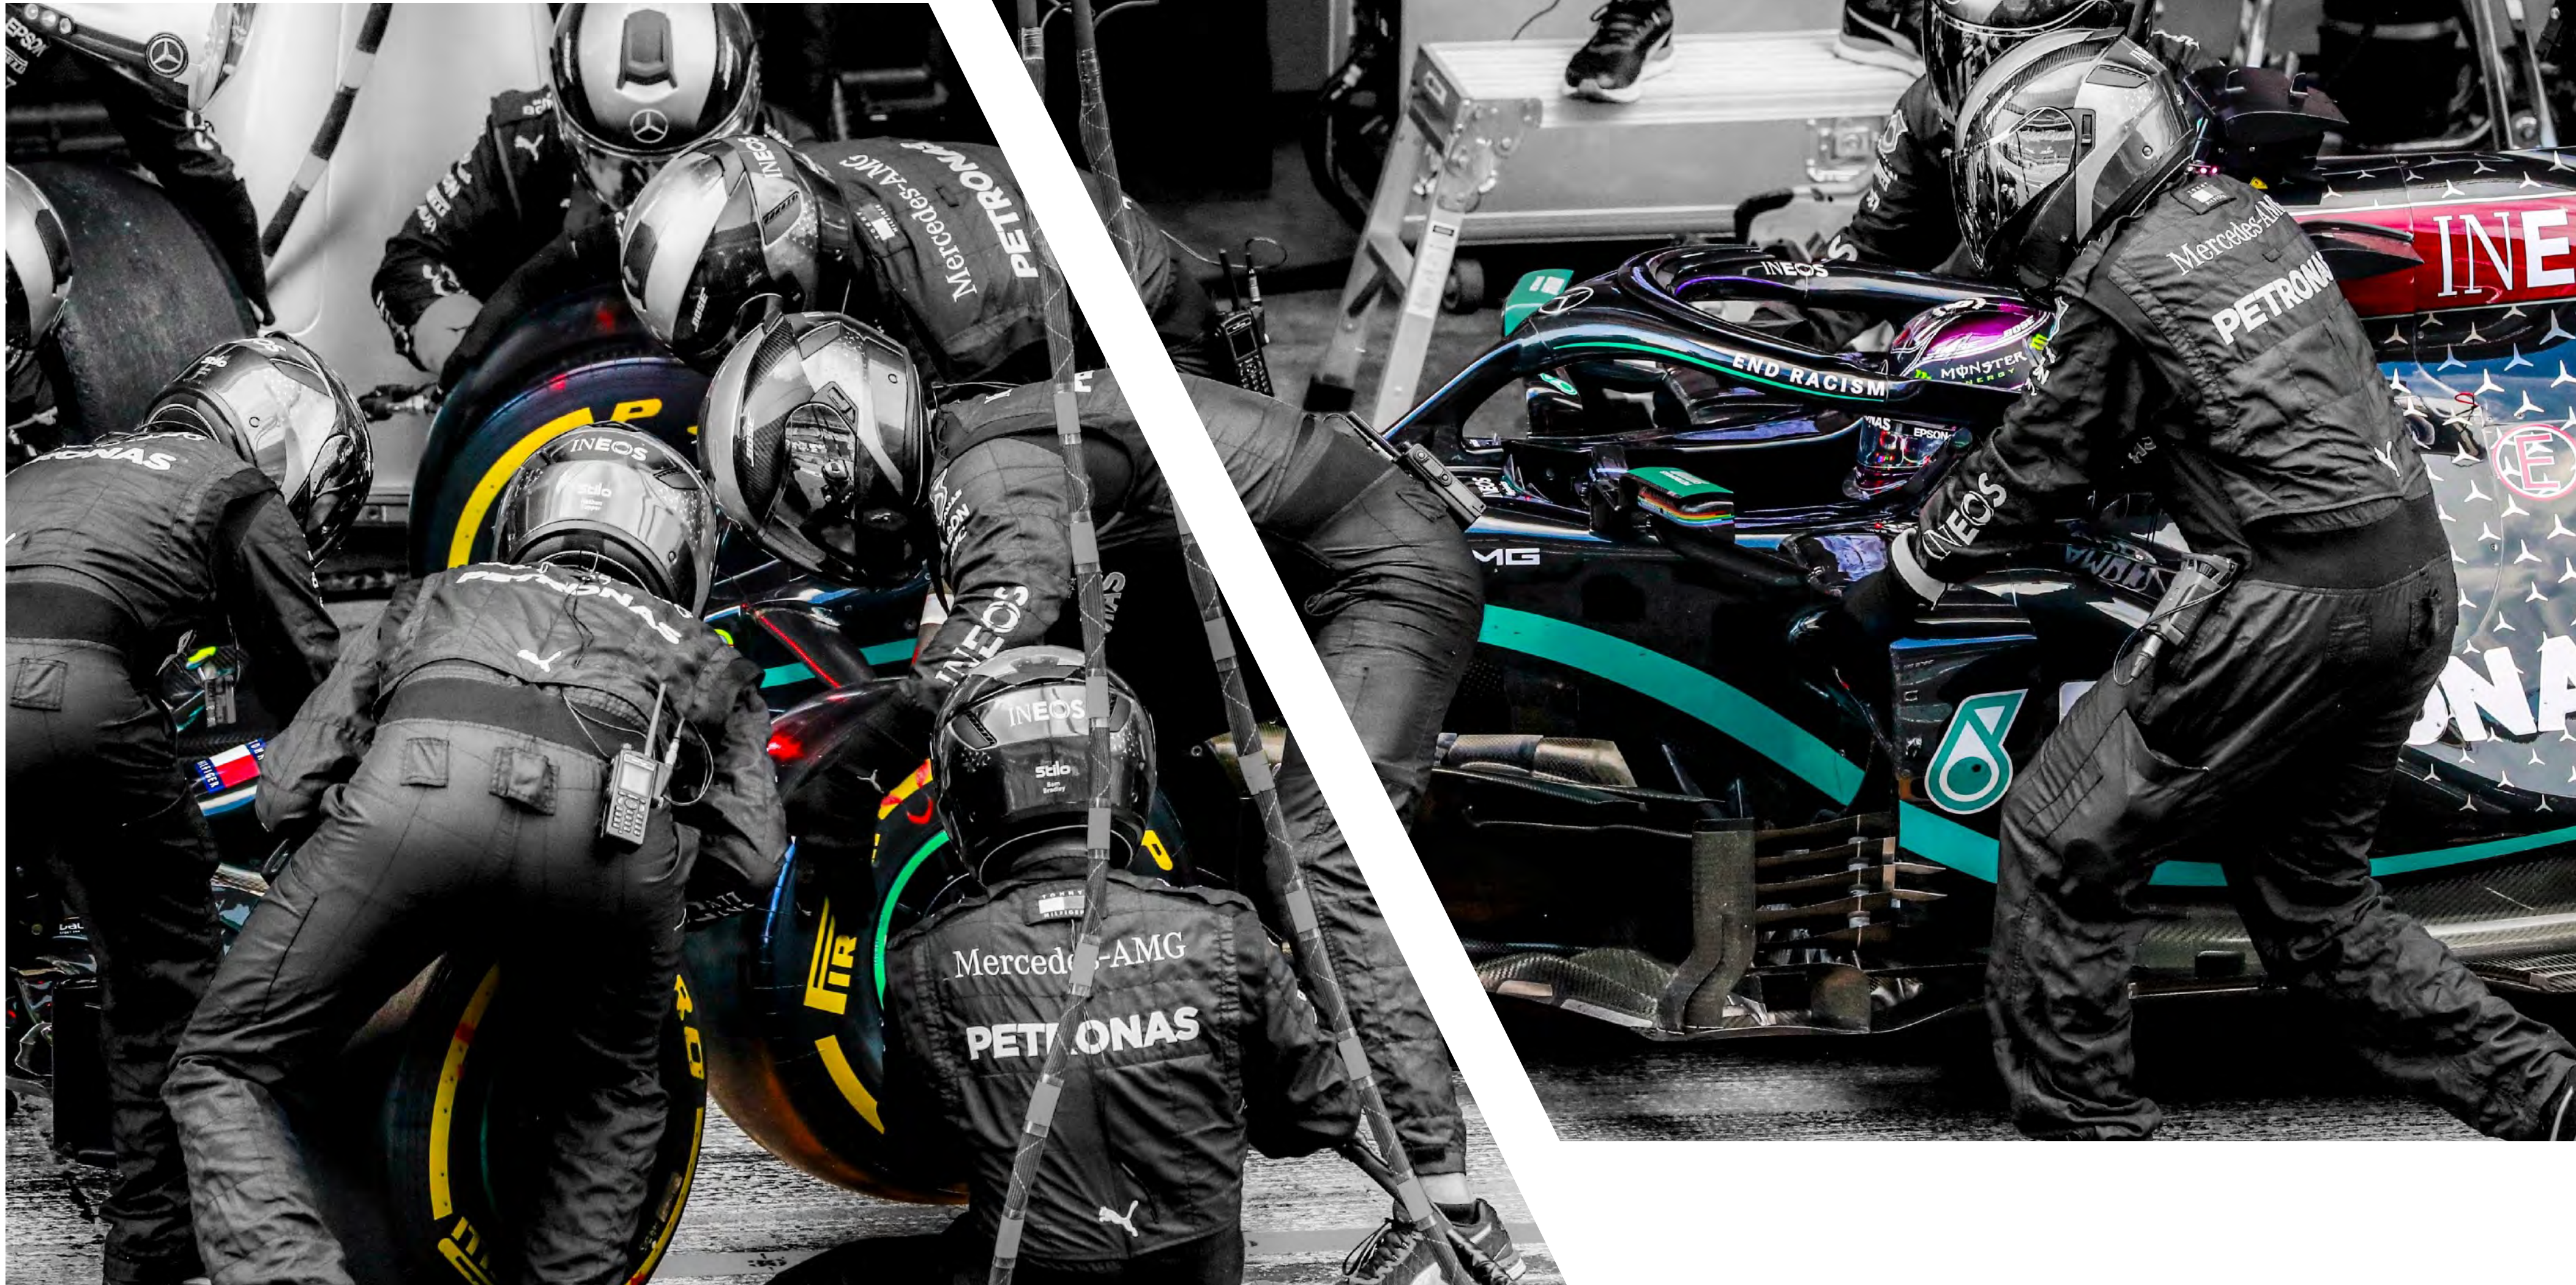

# Ride with Pride

Where Form meets Function. Explore a world of customized apparel crafted from durable materials and oil-resistant fabrics, designed to withstand the rigors of the automotive world. Elevate your brand identity with personalized attire that speaks volumes in style, safety, and professionalism.