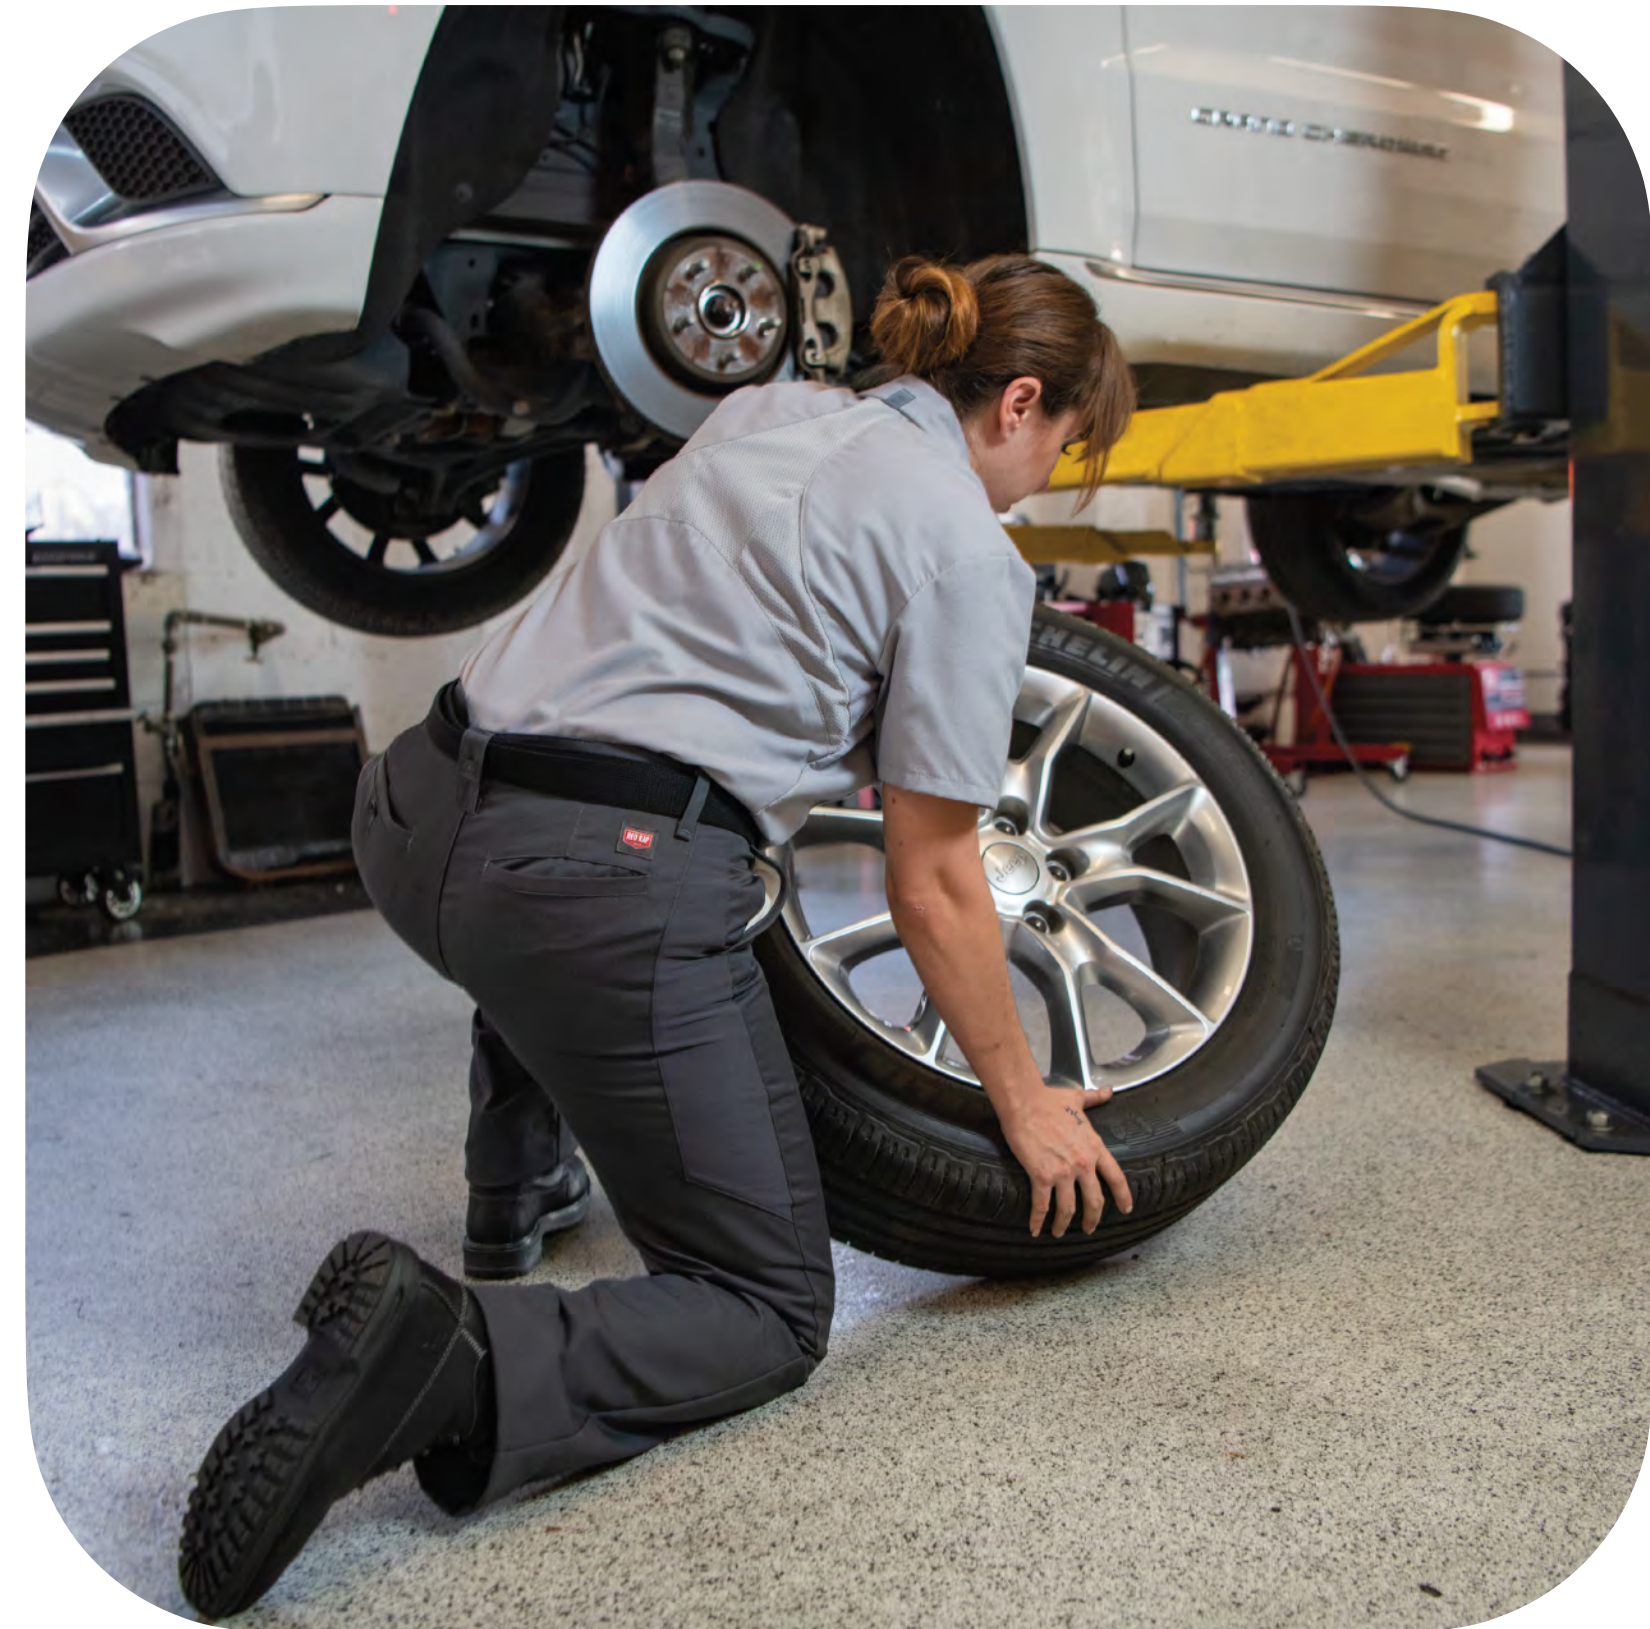

Workshop Attire Collection- Women