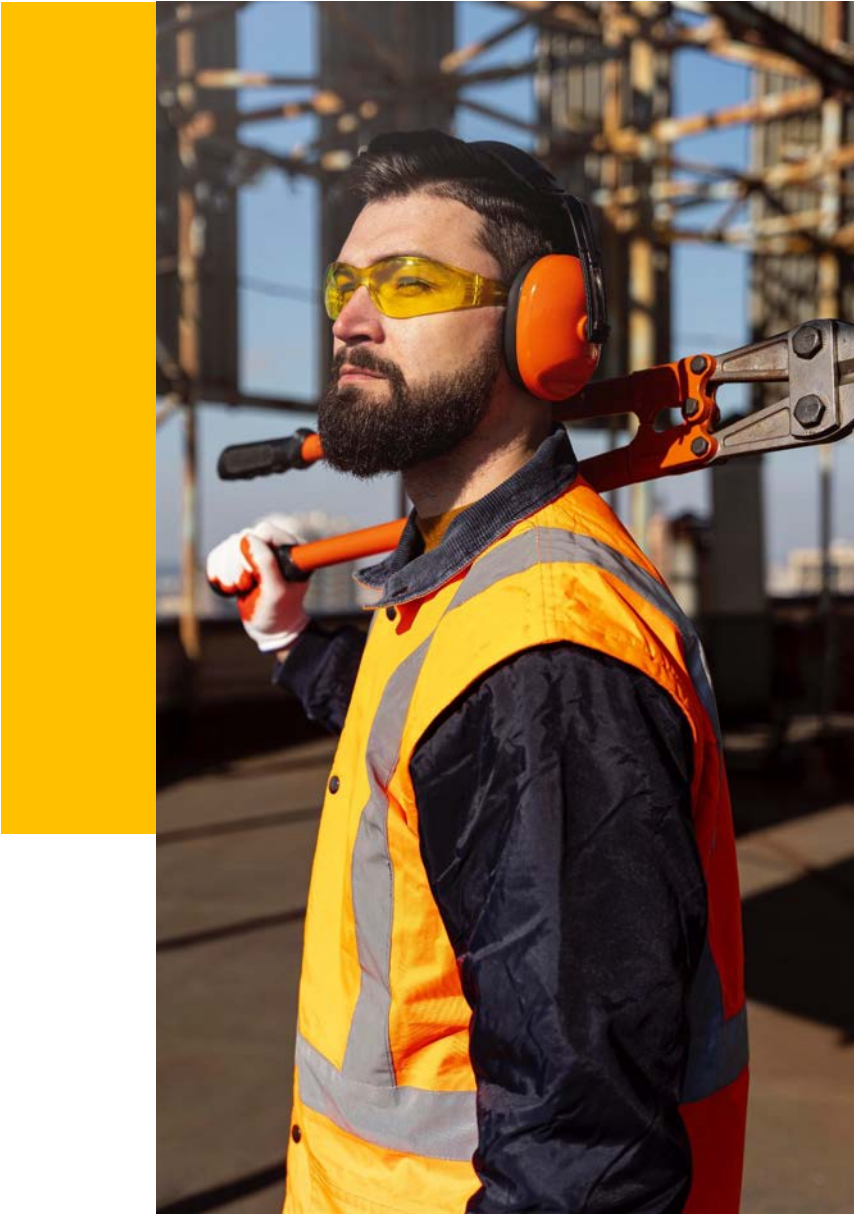

Earmuffs

Heavy Duty