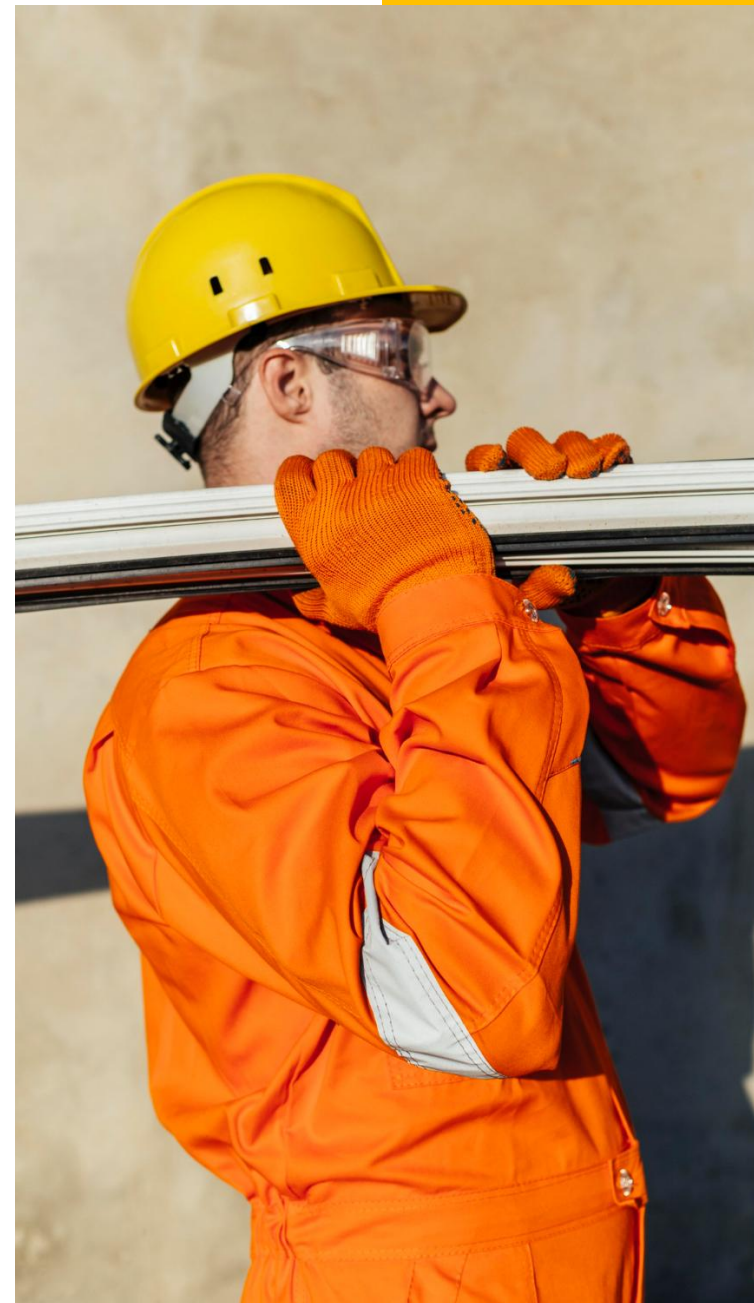

Coverall

Single piece | With reflective stripes