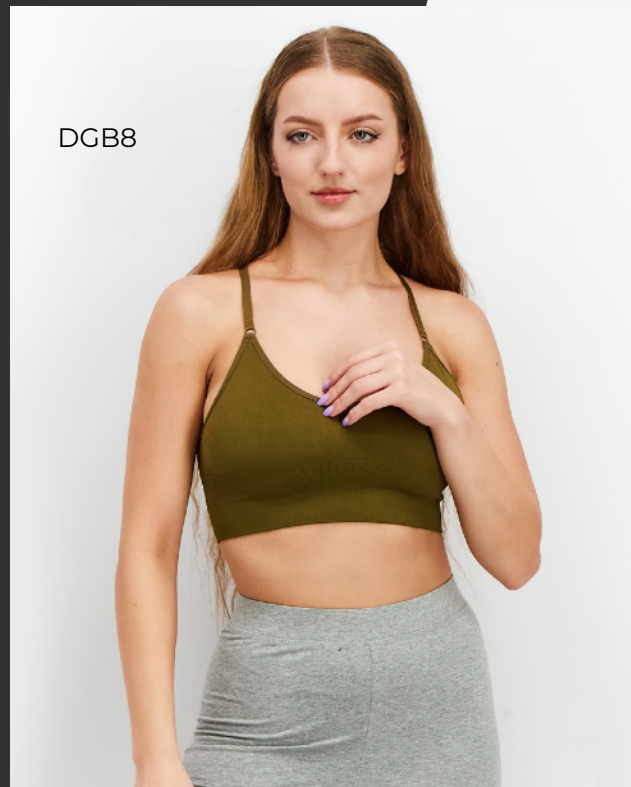

DGB7

DGB8

DGB9

Sports Bra⁷