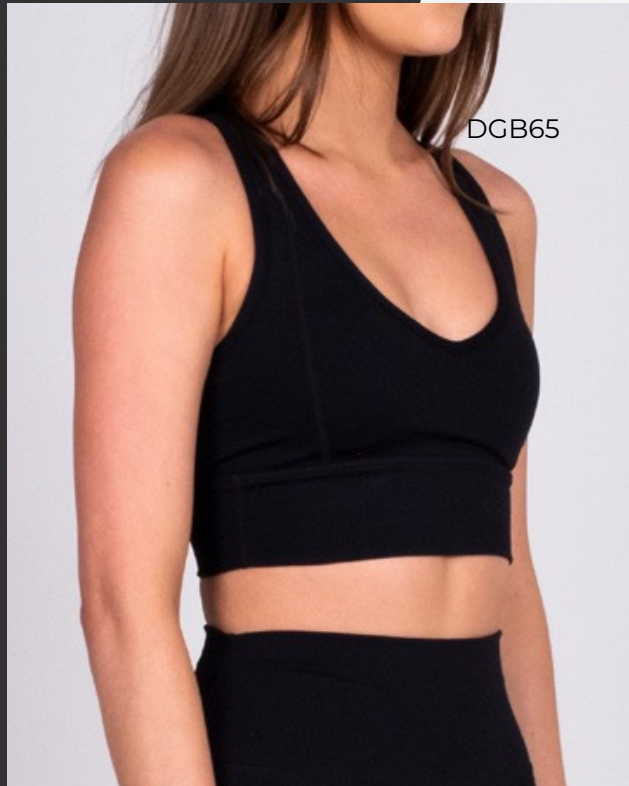

ALANIC

Active Wear

Women Active Wear

SPORTS BRA

- LOW SUPPORT BRAS
- MID SUPPORT BRAS
- HIGH SUPPORT BRAS

Sublimated | Printed | Bonded | Stitched | Ventilated | Sustainable

DGB1

DGB1

DGB2

Sports Bra₄

DGB2

DGB3

DGB4

Sports Bra⁵

DGB4

DGB65