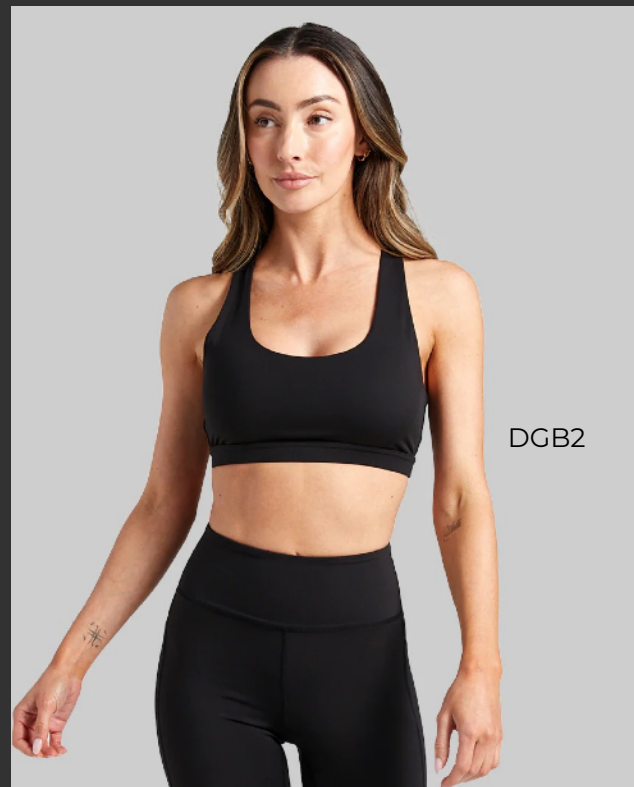

ALANIC

Active Wear

Women Active Wear

SPORTS BRA

- LOW SUPPORT BRAS
- MID SUPPORT BRAS
- HIGH SUPPORT BRAS

Sublimated | Printed | Bonded | Stitched | Ventilated | Sustainable

DGB1

DGB1

DGB2

Sports Bra₄

DGB2

DGB3

DGB4

Sports Bra⁵

DGB4

DGB65