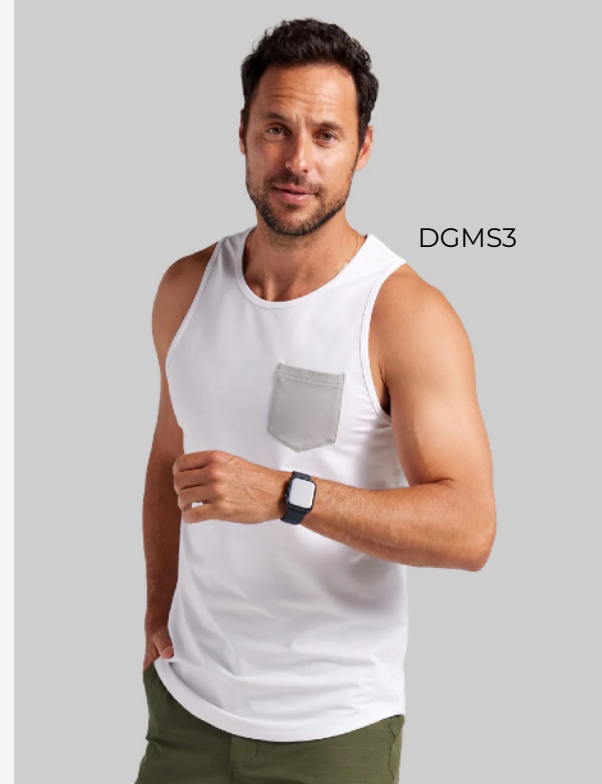

DGMS2

DGMS3

Skinnys